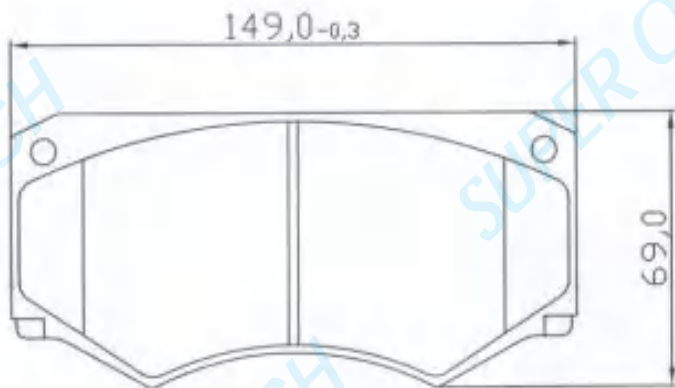

OTB20465

WVA 20465

FDB156 / GDB316

BENZ T1

Length	Width	Thickness
149	69	18