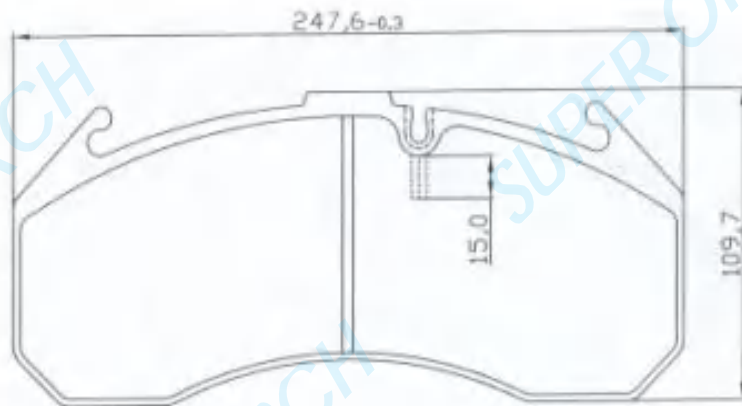

OTB29806

WVA 29806

Length	Width	Thickness
247.6	109.7	30