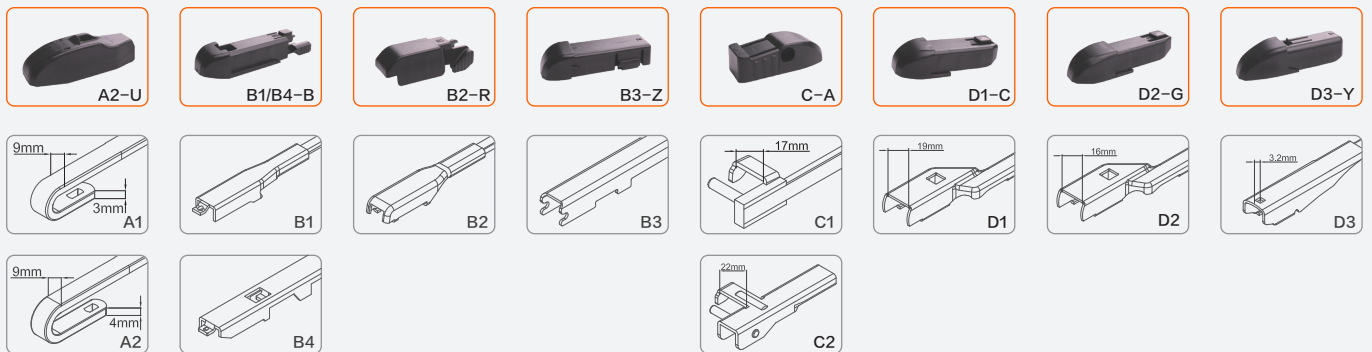

SF05

PRODUCT FEATURES

Double-rigged steel sheets

Made of Bekaert special plastic steel sheet, which fits better with the glass surface, with super metal memory, stronger rebound and long life

Rubber strip

Rubber—Malaysian SMR-cv60 natural rubber + moulding process
Silicone—imported silicone from Japan + extrusion process

Deflector plate

New aerodynamics, wind pressure at high speeds makes the wipers fit the glass better

Edge protector

Protects the internal steel for longer life

ADAPTER

ADAPTER

LENGTH

INCH	13"	14"	15"	16"	17"	18"	19"	20"	21"	22"
MM	325	350	375	400	425	450	475	500	525	550
INCH	23"	24"	25"	26"	27"	28"	29"	30"	31"	32"
MM	575	600	625	650	675	700	725	750	775	800