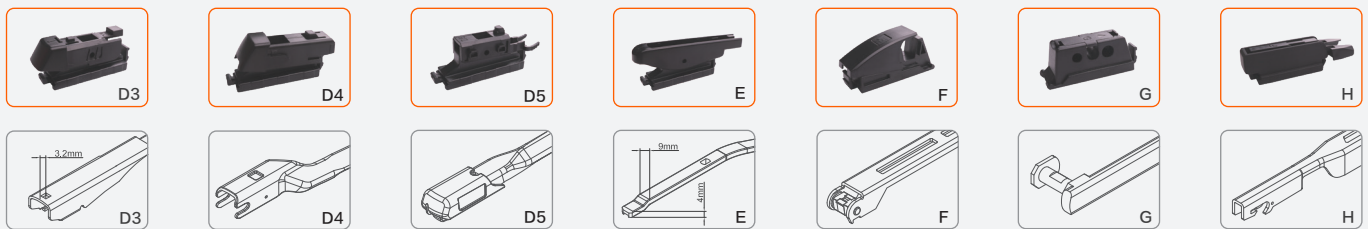

ADAPTER

LENGTH

INCH	13"	14"	15"	16"	17"	18"	19"	20"	21"	22"
MM	325	350	375	400	425	450	475	500	525	550
INCH	23"	24"	25"	26"	27"	28"	29"	30"	31"	32"
MM	575	600	625	650	675	700	725	750	775	800