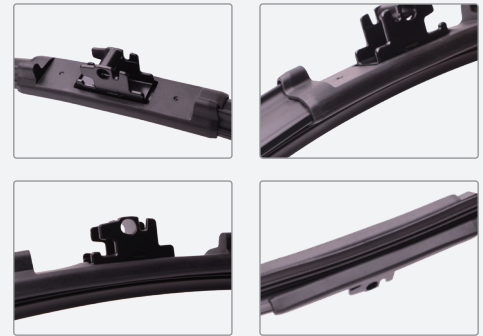

### Double-rigged steel sheets

Made of Bekaert special plastic steel sheet, which fits better with the glass surface, with super metal memory, stronger rebound and long life

### Rubber strip

Rubber—Malaysian SMR-cv60 natural rubber + moulding process  
Silicone—imported silicone from Japan + extrusion process

### Deflector plate

New aerodynamics, wind pressure at high speeds makes the wipers fit the glass better

### Edge protector

Protects the internal steel for longer life