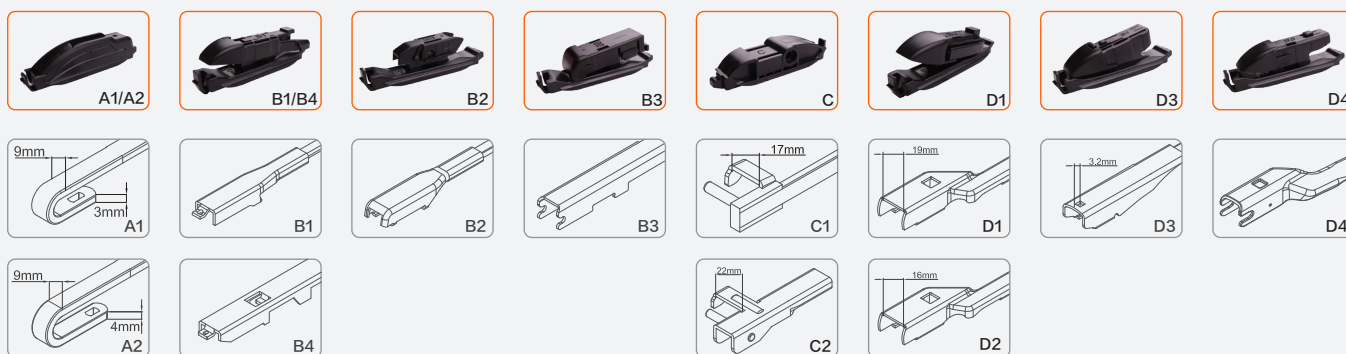

SF06

PRODUCT FEATURES

Double-rigged steel sheets

Made of Bekaert special plastic steel sheet, which fits better with the glass surface, with super metal memory, stronger rebound and long life

Rubber strip

Rubber—Malaysian SMR-cv60 natural rubber + moulding process
Silicone—imported silicone from Japan + extrusion process

Deflector plate

New aerodynamics, wind pressure at high speeds makes the wipers fit the glass better

Edge protector

Protects the internal steel for longer life

ADAPTER

ADAPTER

LENGTH

INCH	13"	14"	15"	16"	17"	18"	19"	20"	21"	22"
MM	325	350	375	400	425	450	475	500	525	550
INCH	23"	24"	25"	26"	27"	28"	29"	30"	31"	32"
MM	575	600	625	650	675	700	725	750	775	800