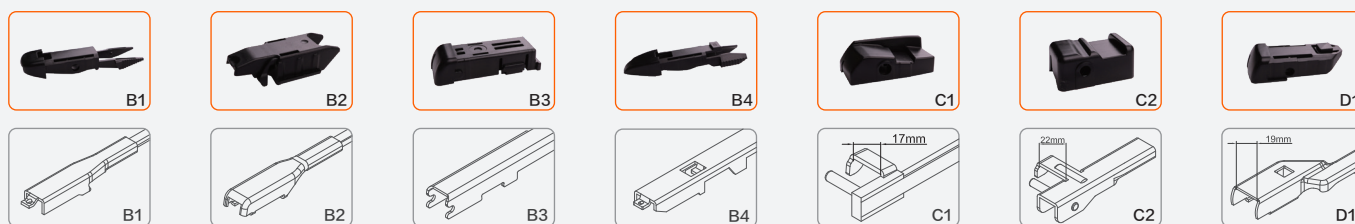

SF03

PRODUCT FEATURES

Double-rigged steel sheets

Made of Bekaert special plastic steel sheet, which fits better with the glass surface, with super metal memory, stronger rebound and long life

Rubber strip

Rubber—Malaysian SMR-cv60 natural rubber + moulding process
Silicone—imported silicone from Japan + extrusion process

Deflector plate

New aerodynamics, wind pressure at high speeds makes the wipers fit the glass better

Edge protector

Protects the internal steel for longer life

ADAPTER

ADAPTER

LENGTH

INCH	13"	14"	15"	16"	17"	18"	19"	20"	21"	22"
MM	325	350	375	400	425	450	475	500	525	550
INCH	23"	24"	25"	26"	27"	28"	29"	30"	31"	32"
MM	575	600	625	650	675	700	725	750	775	800