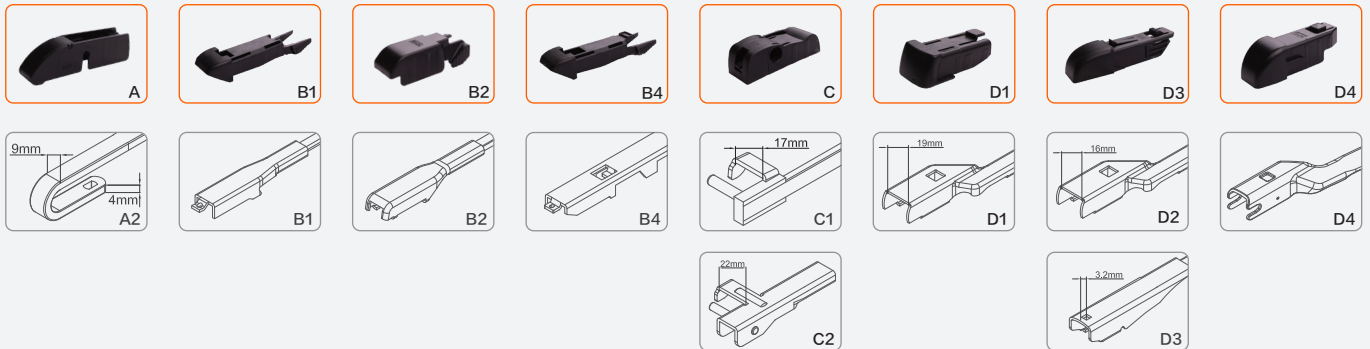

ADAPTER

ADAPTER