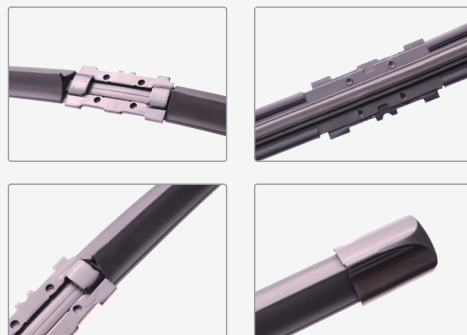

### Double-rigged steel sheets

Made of Bekaert special plastic steel sheet, which fits better with the glass surface, with super metal memory, stronger rebound and long life

### Rubber strip

Rubber—Malaysian SMR-cv60 natural rubber + moulding process  
Silicone—imported silicone from Japan + extrusion process

### Deflector plate

New aerodynamics, wind pressure at high speeds makes the wipers fit the glass better

### Edge protector

Protects the internal steel for longer life