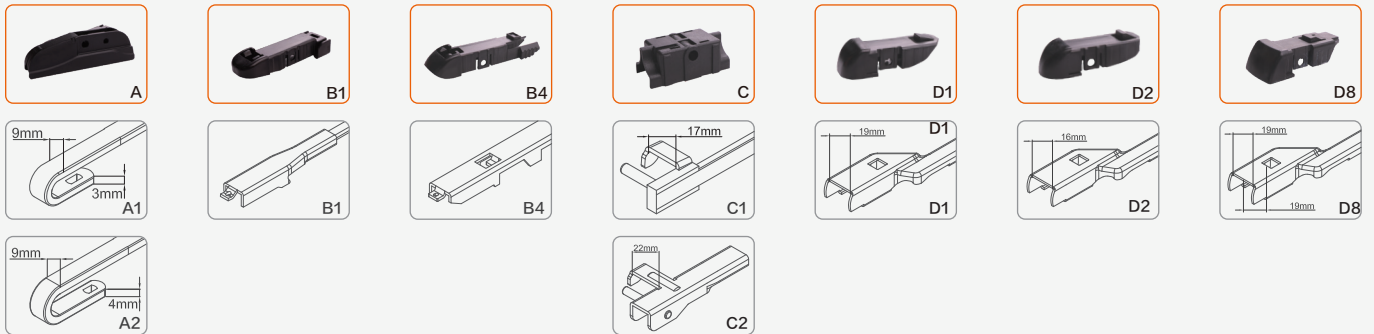

SM01

PRODUCT FEATURES

Double-rigged steel sheets

Made of Bekaert special plastic steel sheet, which fits better with the glass surface, with super metal memory, stronger rebound and long life

Rubber strip

Rubber—Malaysian SMR-cv60 natural rubber + moulding process
Silicone—imported silicone from Japan + extrusion process

Deflector plate

New aerodynamics, wind pressure at high speeds makes the wipers fit the glass better

Edge protector

Protects the internal steel for longer life

ADAPTER

ADAPTER

LENGTH

INCH	13"	14"	15"	16"	17"	18"	19"	20"	21"	22"
MM	325	350	375	400	425	450	475	500	525	550

INCH	23"	24"	25"	26"	27"	28"	29"	30"	31"	32"
MM	575	600	625	650	675	700	725	750	775	800