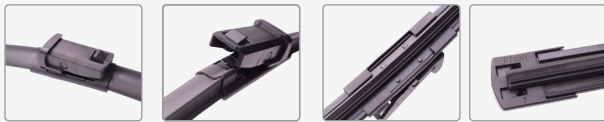

Customized for a variety of luxury cars