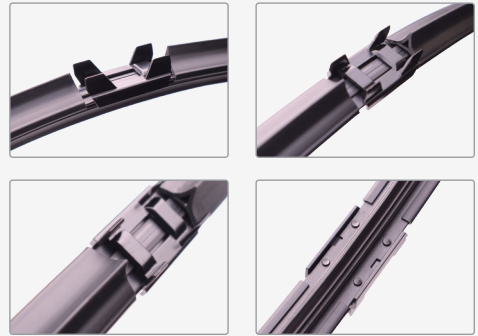

### Double-rigged steel sheets

Made of Bekaert special plastic steel sheet, which fits better with the glass surface, with super metal memory, stronger rebound and long life

### Rubber strip

Rubber—Malaysian SMR-cv60 natural rubber + moulding process  
Silicone—imported silicone from Japan + extrusion process

### Deflector plate

New aerodynamics, wind pressure at high speeds makes the wipers fit the glass better

### Edge protector

Protects the internal steel for longer life